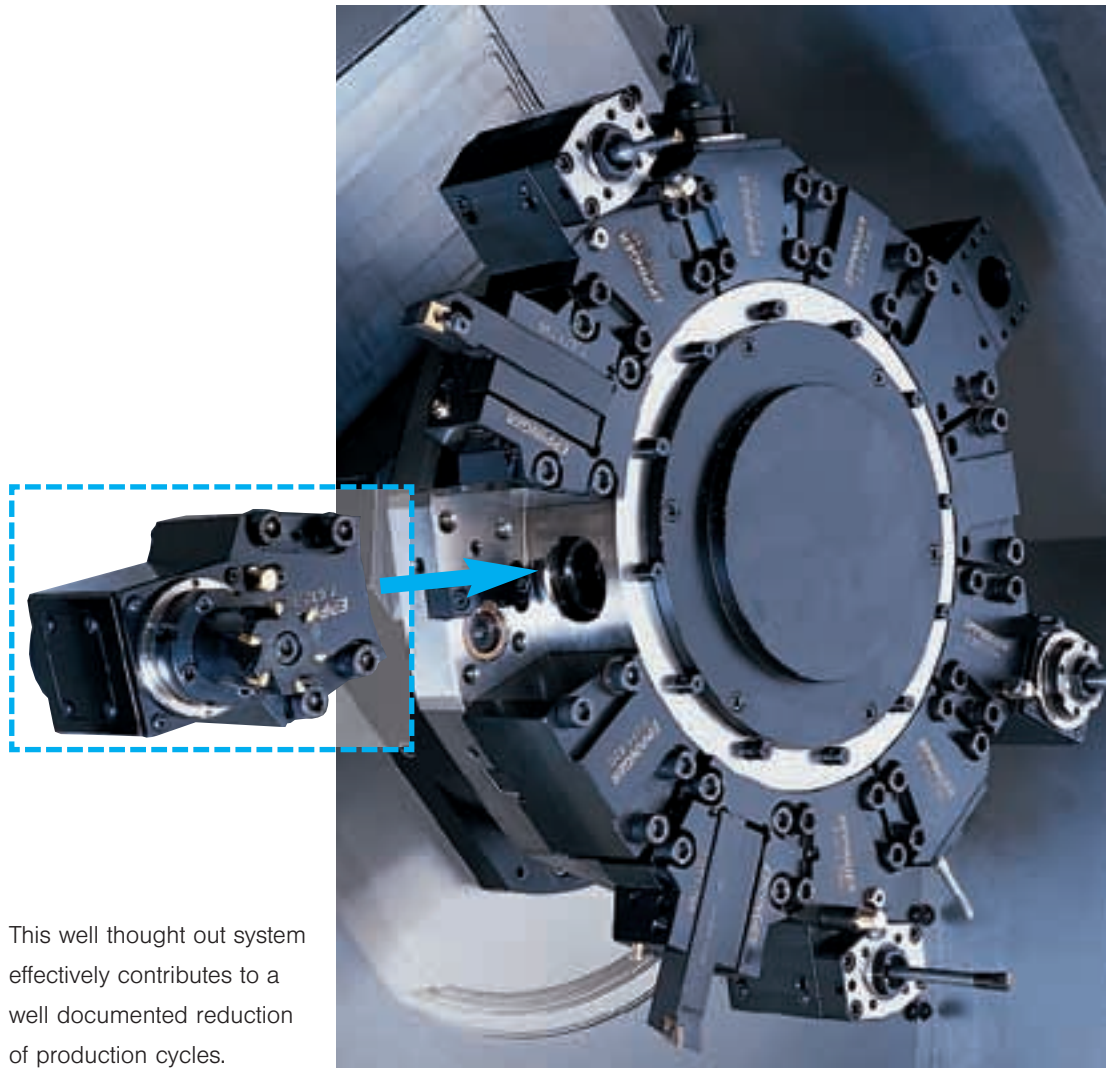

YOUR INTERFACE TO HIGHER PRECISION ESA

ESA – A HIGHLY PRECISE AND RIGID INTERFACE BY EPPINGER. SIMPLE, QUICK, WITH UNSURPASSED PRECISION.

■ Today's tool holder interfaces are a thing of the past. New ideas are needed.

We have the solution: The brand new Eppinger Interface for turret disks and tool carriages offers a highly accurate, repeatable tool holder change-over without increasing setup times.

An adjustable locator plate replaces the standard tool shank and opens up vast possibilities.

In practice, this interface has proven itself already. Whenever precision and economy are required, experts trust the name Eppinger and ESA.

This well thought out system effectively contributes to a well documented reduction of production cycles.

YOUR INTERFACE TO HIGHER PRECISION ESA

ESA – YOUR ADVANTAGES USING THIS INTERFACE SPEAK FOR THEMSELVES

- Tool holder adjustable to center line of spindle with compensation locator (Patent pending).
- Extreme changeover accuracy of +/-0.005 mm in each tool pocket.
- Tool holders located on a single plane.
- Reduction in manufacturing cost of locator bore through new design.
- Reduced tool holder changeovers.
- Designed for continual operation.
- Adaptable for internal lubrication.
- 8.000 rpm applied as new standard.
- Rigidity of tool holder doubled over other designs.
- Torsion resistant mounting.
- Common tool pocket configuration.
- High pressure coolant through spindle.
- State-of-the-art seal design for higher rpm.
- Single locking plane for higher accuracy.