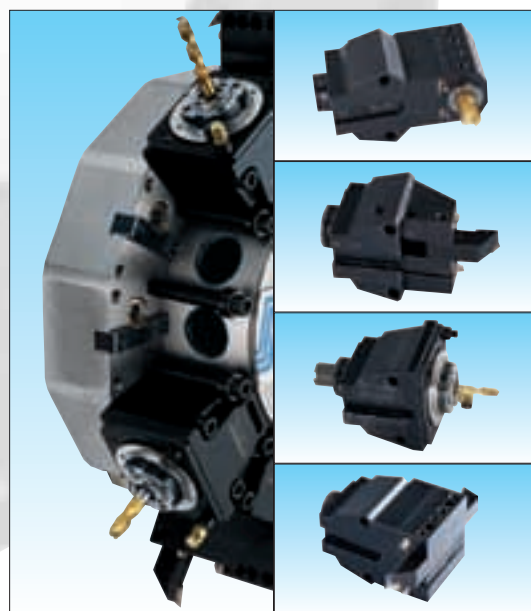

YOUR INTERFACE TO HIGHER PRECISION ESA

ESA – YOUR ADVANTAGES USING THIS INTERFACE SPEAK FOR THEMSELVES

- Tool holder adjustable to center line of spindle with compensation locator (Patent pending).
- Extreme changeover accuracy of +/-0.005 mm in each tool pocket.
- Tool holders located on a single plane.
- Reduction in manufacturing cost of locator bore through new design.
- Reduced tool holder changeovers.
- Designed for continual operation.
- Adaptable for internal lubrication.
- 8.000 rpm applied as new standard.
- Rigidity of tool holder doubled over other designs.
- Torsion resistant mounting.
- Common tool pocket configuration.
- High pressure coolant through spindle.
- State-of-the-art seal design for higher rpm.
- Single locking plane for higher accuracy.

Let our experts inform you about technical details and suggest possible solutions to your production cycles.

EPPINGER
SMARTER TOOLING SOLUTIONS

ESA Eppinger GmbH
Breitwiesenweg 2 - 8 · 73770 Denkendorf, Germany
Phone +49 711 934 934-0 · Fax +49 711 934 934-1
E-Mail: info@eppinger.de · Internet: www.eppinger.de